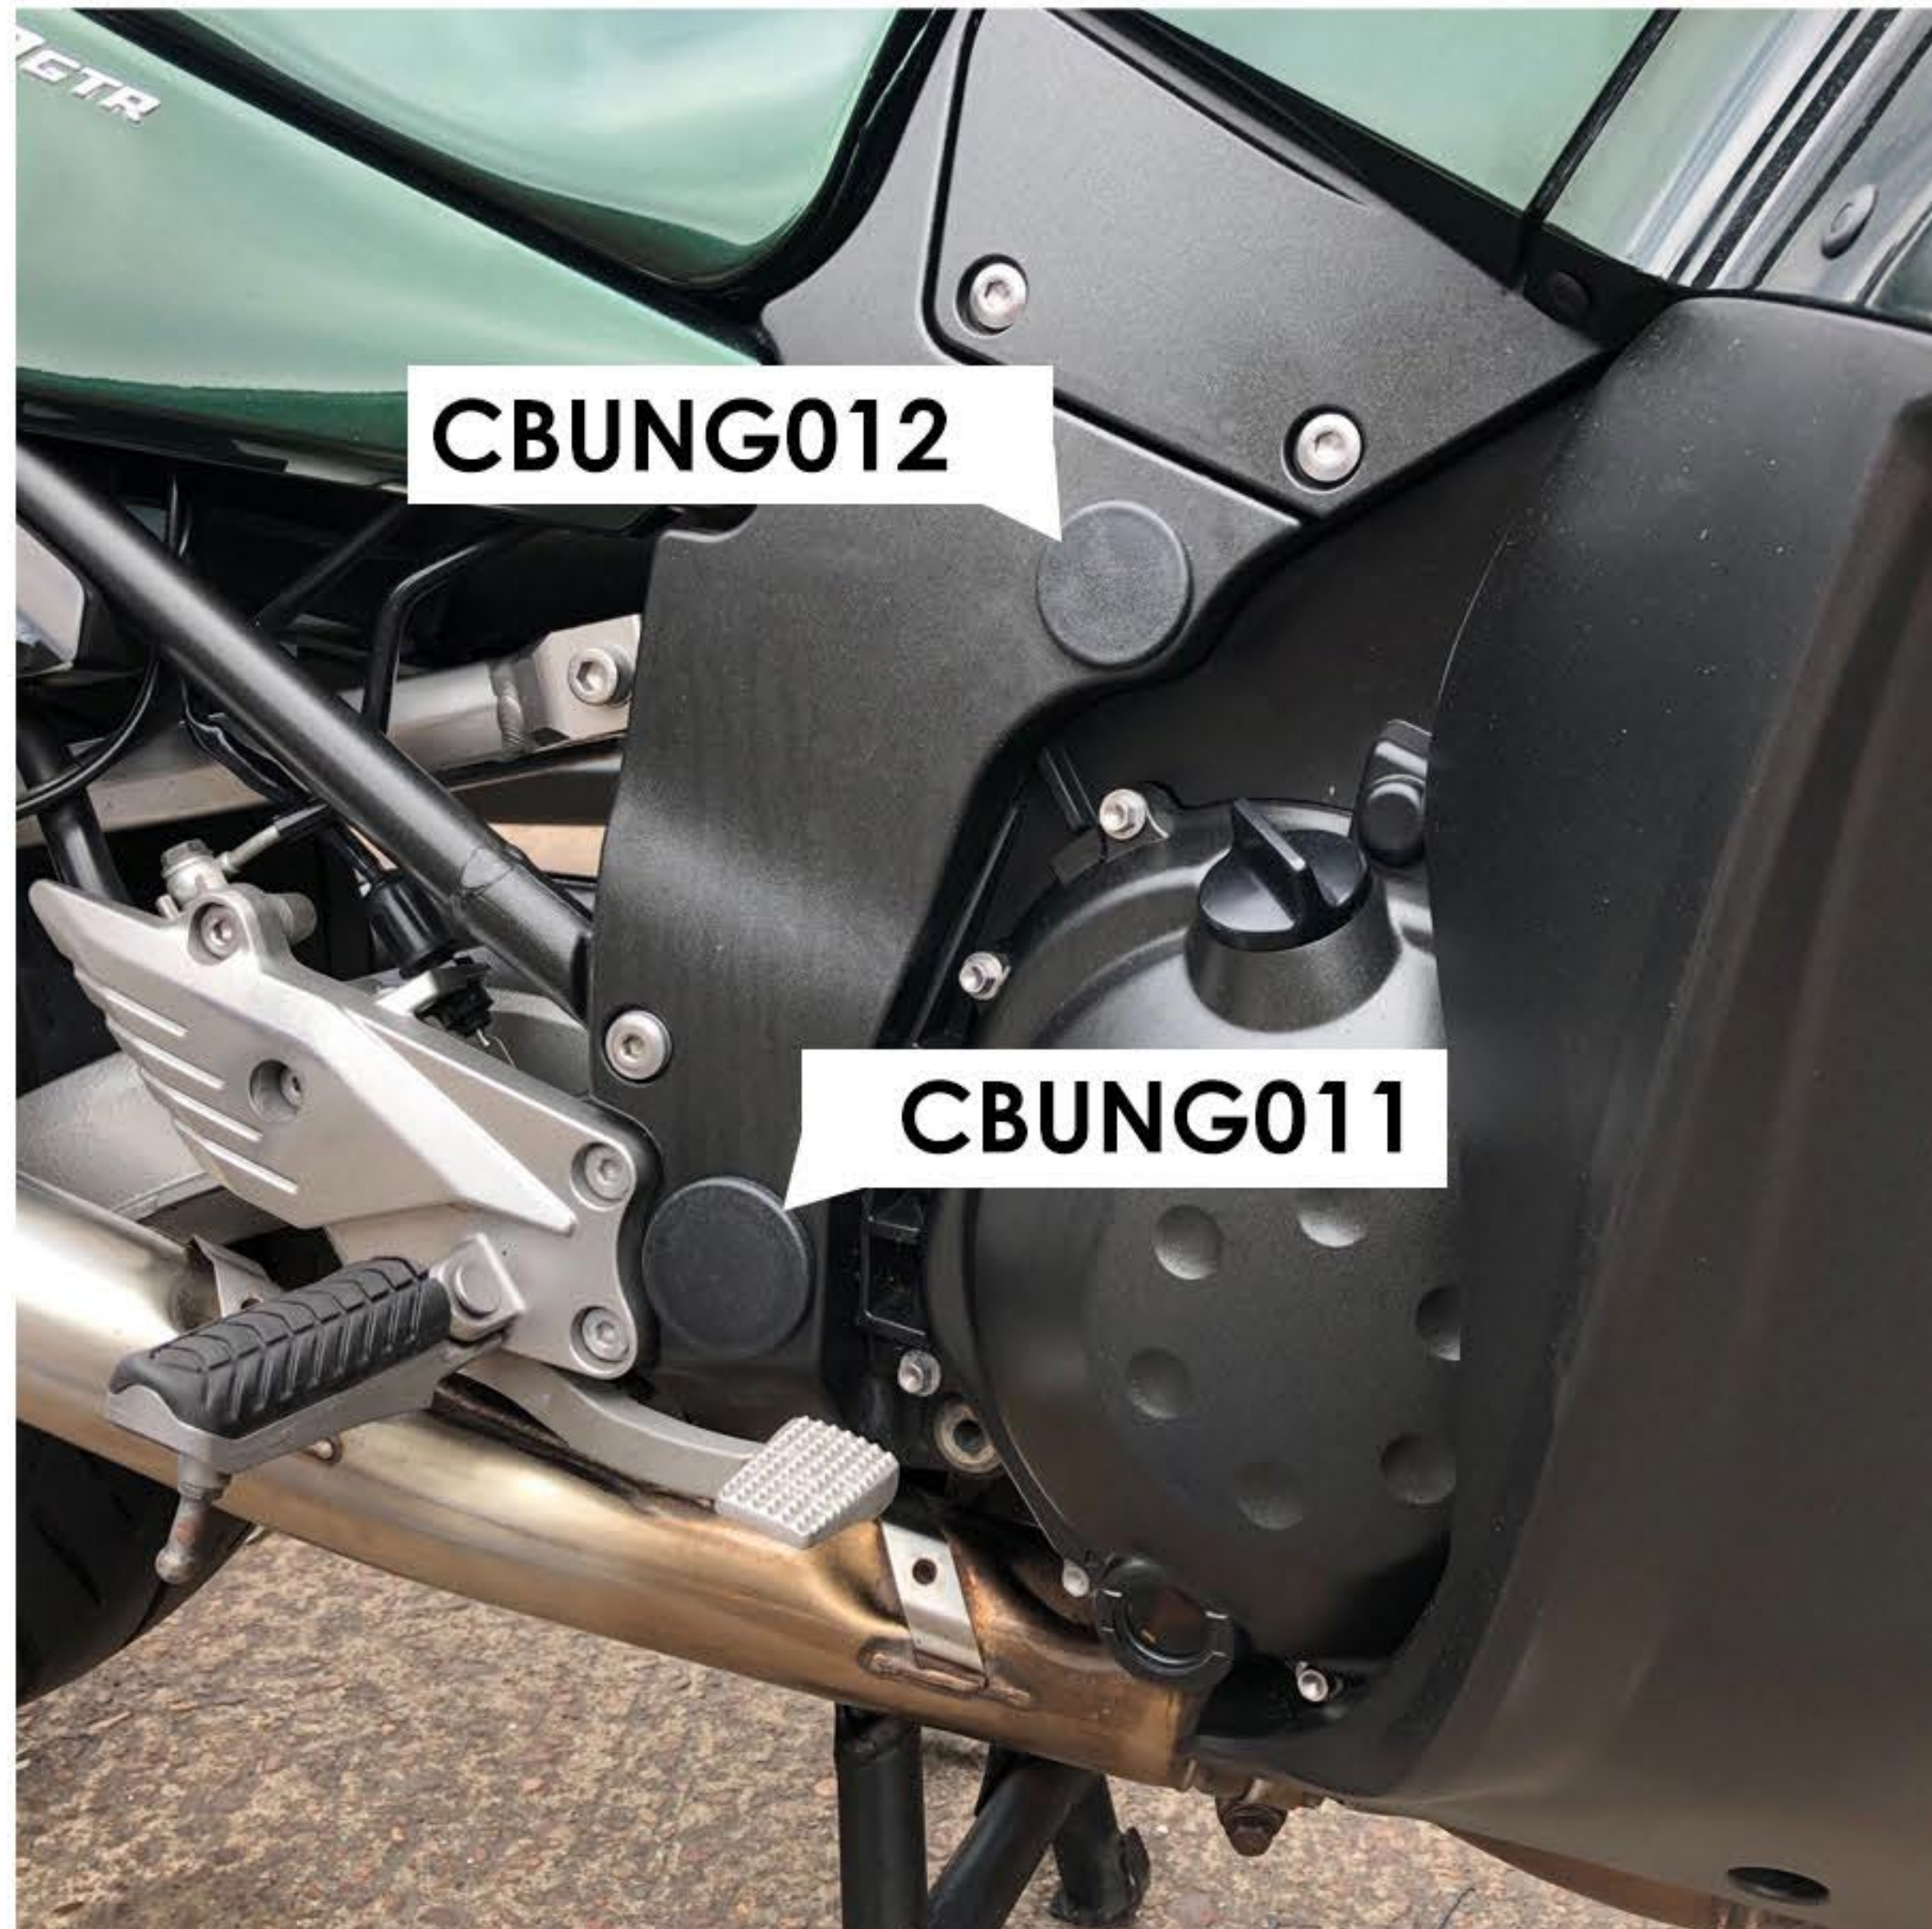

PYRAMID

089305 Kawasaki GTR1400 Frame End Caps Fitting Instructions

Kit Includes:

X1 50mm Cap
X2 40mm Cap

CBUNG011
CBUNG012

- Ensure holes are free from debris, dirt & moisture before fitting.

RHS

LHS