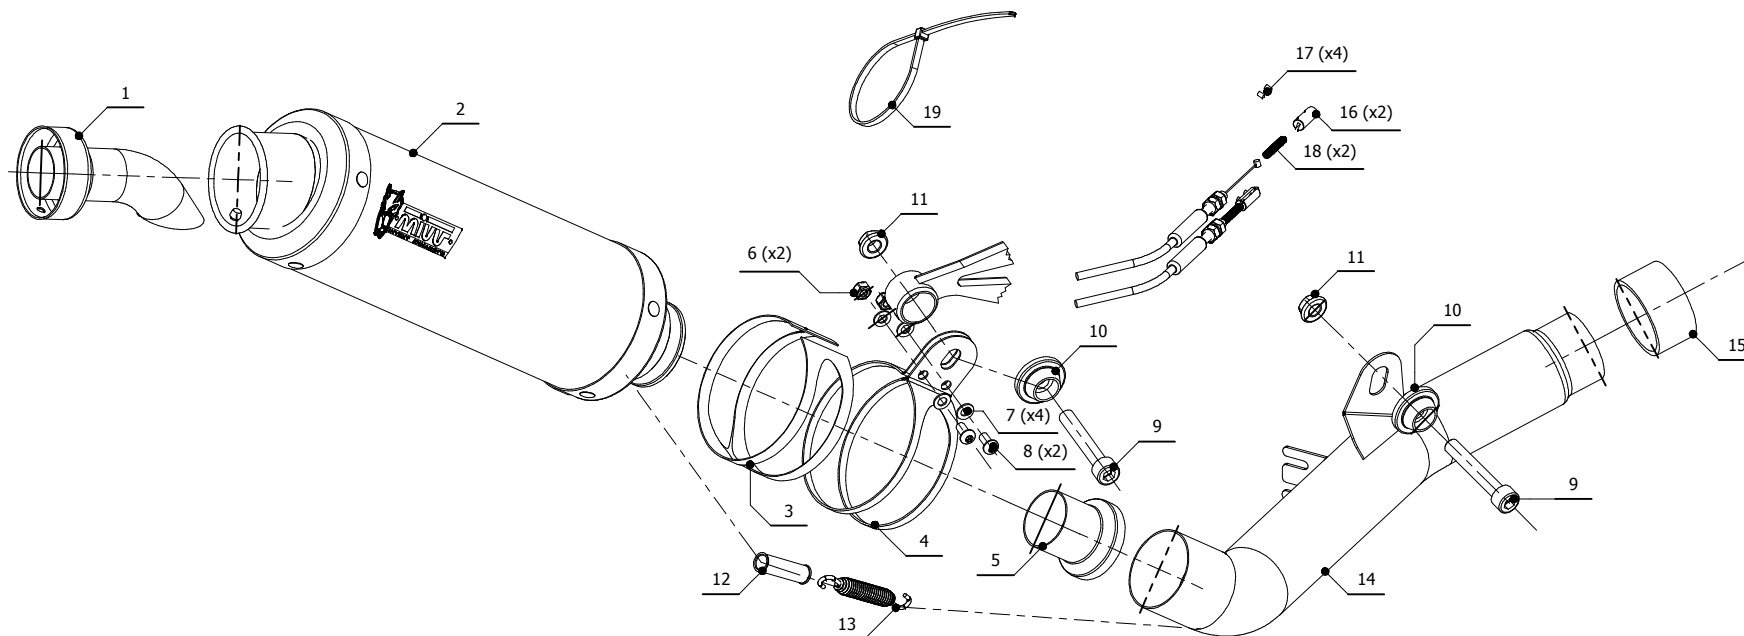

MODEL KAWASAKI Z800

YEAR 2013 -->

LINE SPORT

MUFFLER GP

SCHEMATIC

ELENCO PARTI / PARTS LIST

#	QTÀ / QTY	DESCRIZIONE / DESCRIPTION	CODICE / CODE
1	1	DB killer / DB killer	50.DK.020.0
2	1	Silenziatore / Muffler	GP
3	1	Protezione in gomma per staffa / Rubber protection for bracket	50.73.077.1
4	1	Staffa / Bracket	50.SS.241.1
5	1	DB killer / DB killer	50.DK.065.0
6	2	Dado M6 / Nut M6	50.73.146.1
7	4	Rondella M6 / Washer M6	50.72.027.1
8	2	Vite M6 x 12 / Screw M6 x 12	50.72.024.1
9	2	Vite M10x60 / Screw M10x60	50.73.135.1
10	2	Rondella alluminio / Aluminium washer	50.73.120.1
11	2	Dado 10 MA flangiato / Flanged nut 10 MA	50.73.332.1
12	1	Tubo in gomma per molla / Rubber pipe for spring	50.73.210.1
13	1	Molla lunga / Long spring	50.71.080.1
14	1	Tubo di raccordo / Link pipe	9773K032S2
15	1	Guarnizione in grafite / Graphite bush	50.72.49.55.29
16	2	Morsetti in alluminio / Aluminium clamps	50.73.138.1
17	4	Grani M3 / Grub screws M3	50.73.140.1
18	2	Molla / Spring	50.73.142.1
19	1	Fascetta in nylon / Nylon clamp	50.73.361.1

APPLICAZIONI / APPLICATIONS

CODICE / CODE	TUBO / PIPE	SILENZIATORE / MUFFLER	FASCETTA / CLAMP
K.032.L2S	INOX / ST. STEEL	CARBONIO / CARBON FIBER	INOX / ST. STEEL
K.032.L6S	INOX / ST. STEEL	TITANIO / TITANIUM	INOX / ST. STEEL
K.032.LXB	INOX / ST. STEEL	STEEL BLACK	INOX / ST. STEEL